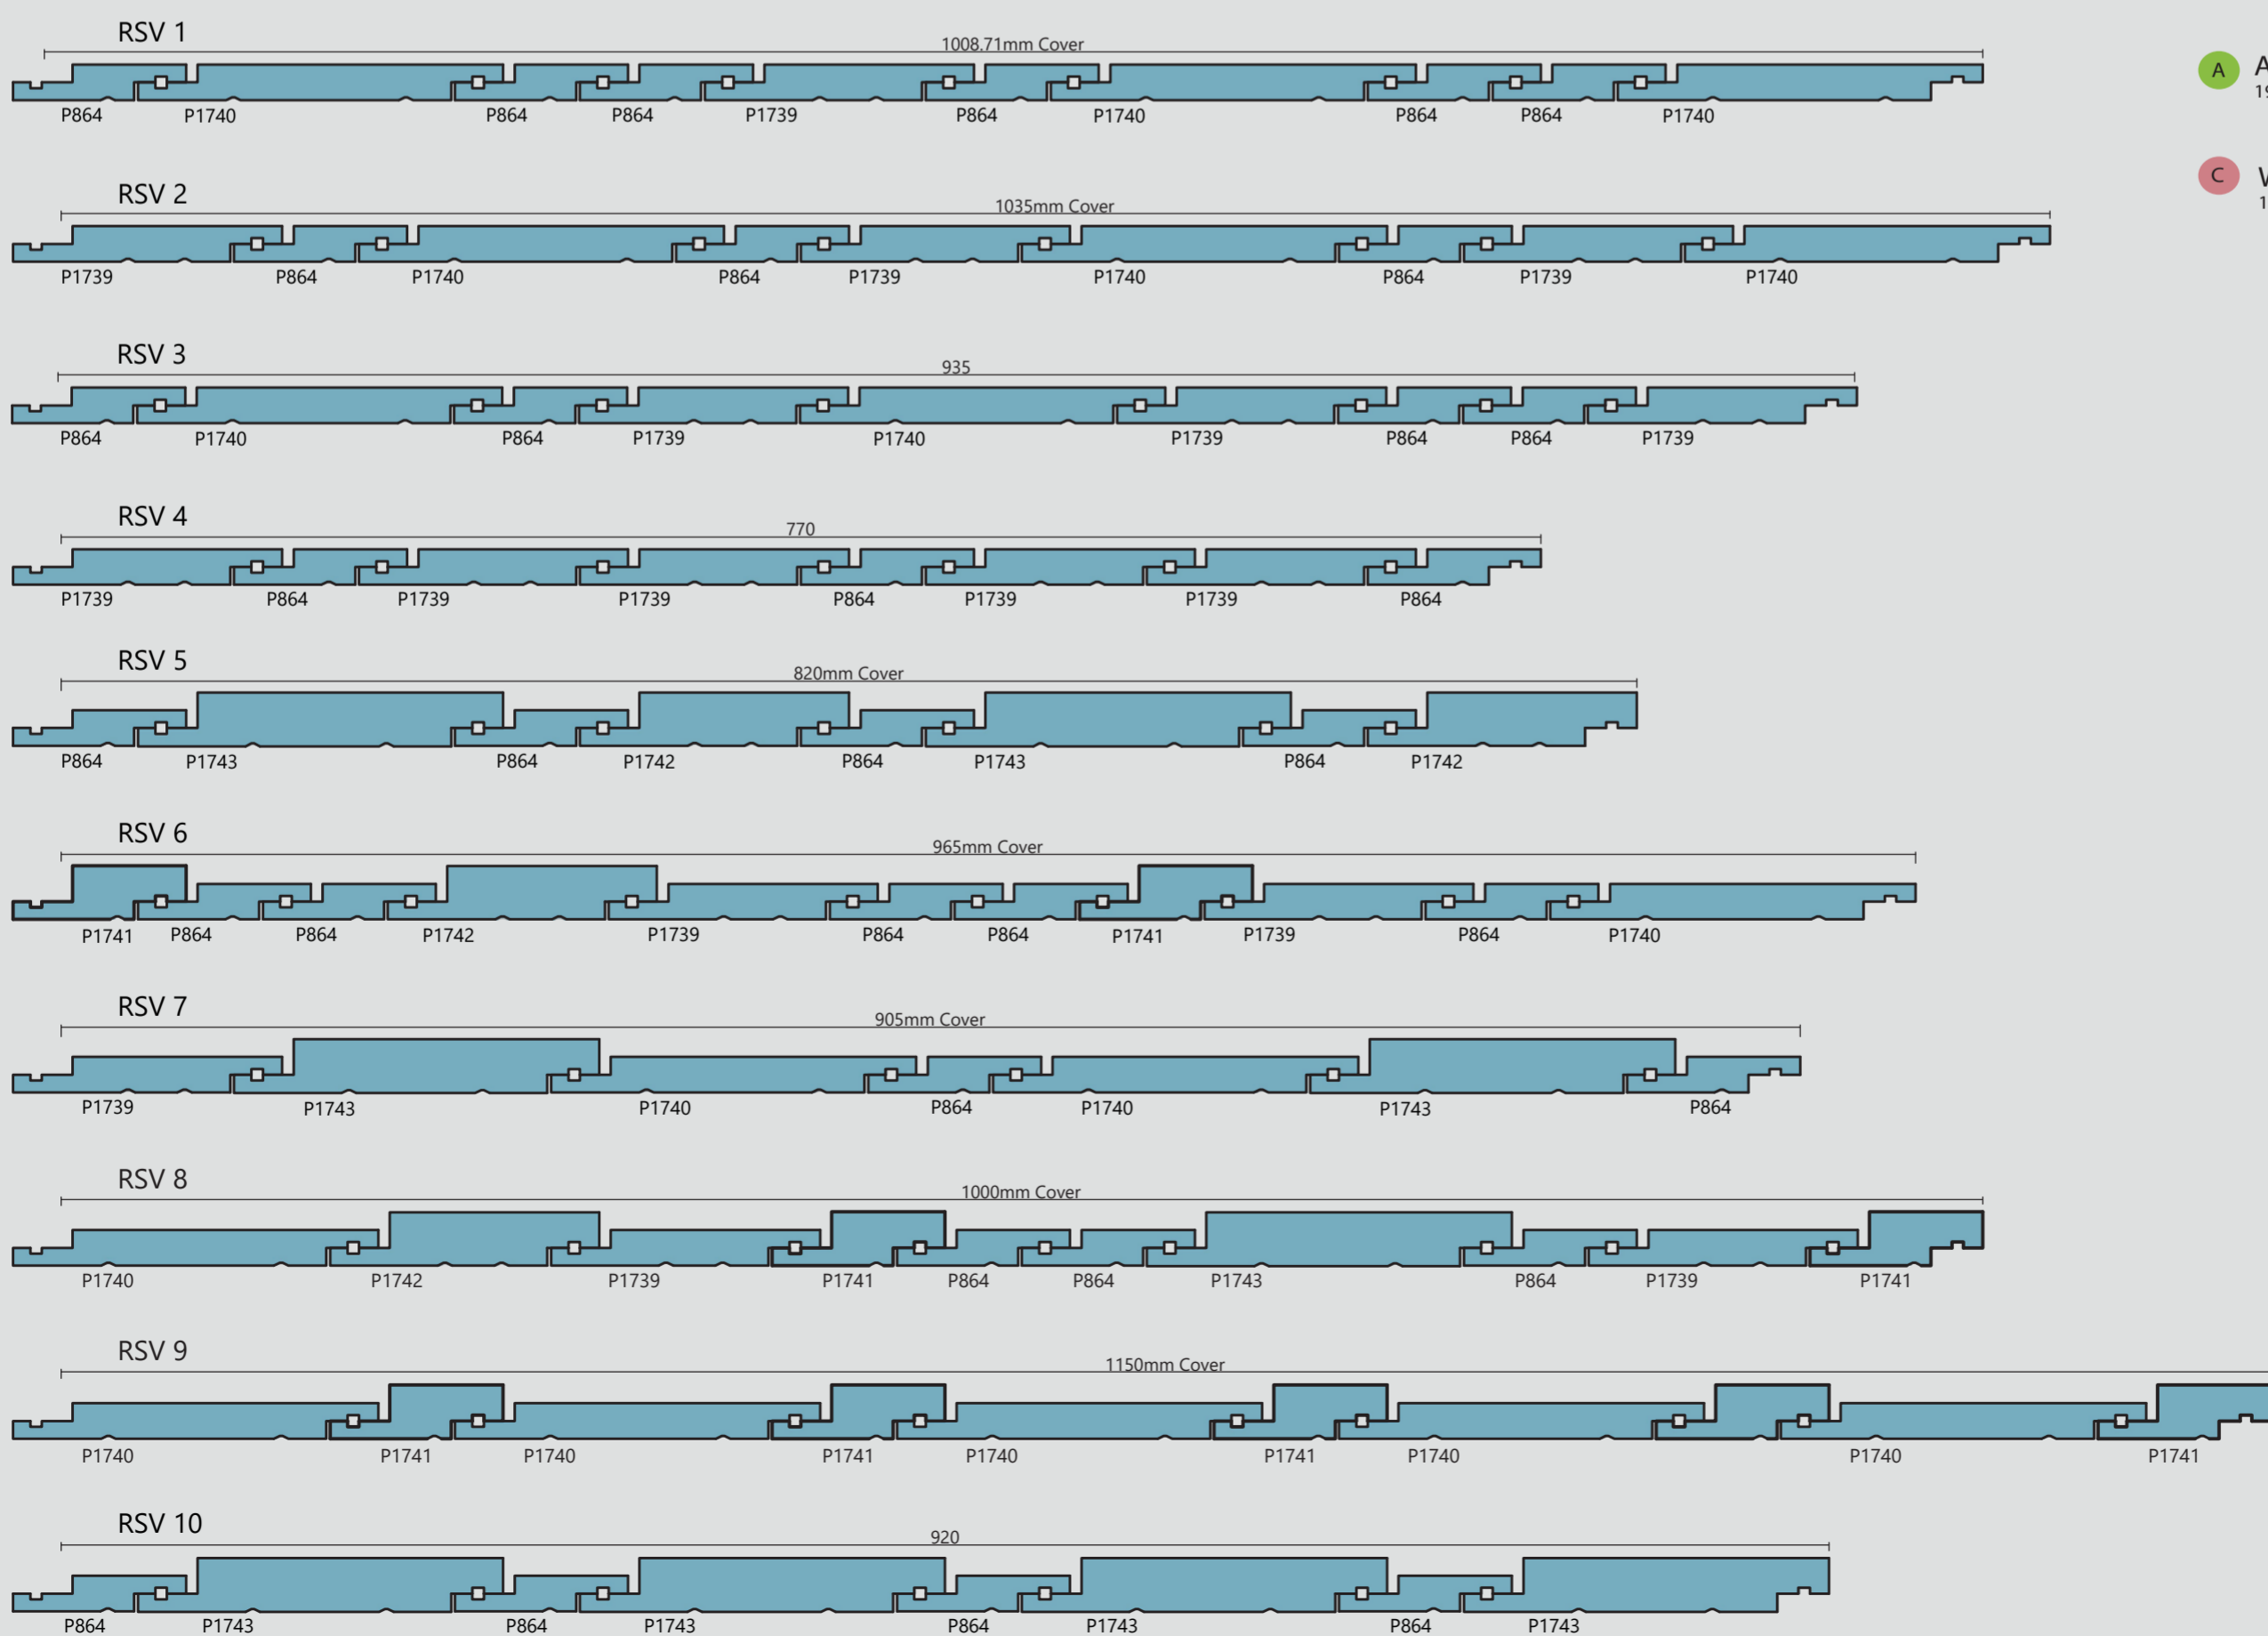

## RANDOM SERIES HORIZONTAL WEATHERBOARDS RSH

6mm Neg Detail

- A ACCOYA®  
19mm, 28mm thick
- C WESTERN RED CEDAR  
18.5mm, 28mm thick

Notes:

- All profiles are available in paint quality finish with a 2mm radius
- Accoya is FSC® certified. Western Red Cedar is PEFC™ certified.
- Not all profiles are stocked but available on order.

## RANDOM SERIES VERTICAL WEATHERBOARDS RSV

6mm Neg Detail

- A ACCOYA®  
19mm, 28mm thick
- C WESTERN RED CEDAR  
18.5mm, 28mm thick

DRAWINGS NOT TO SCALE