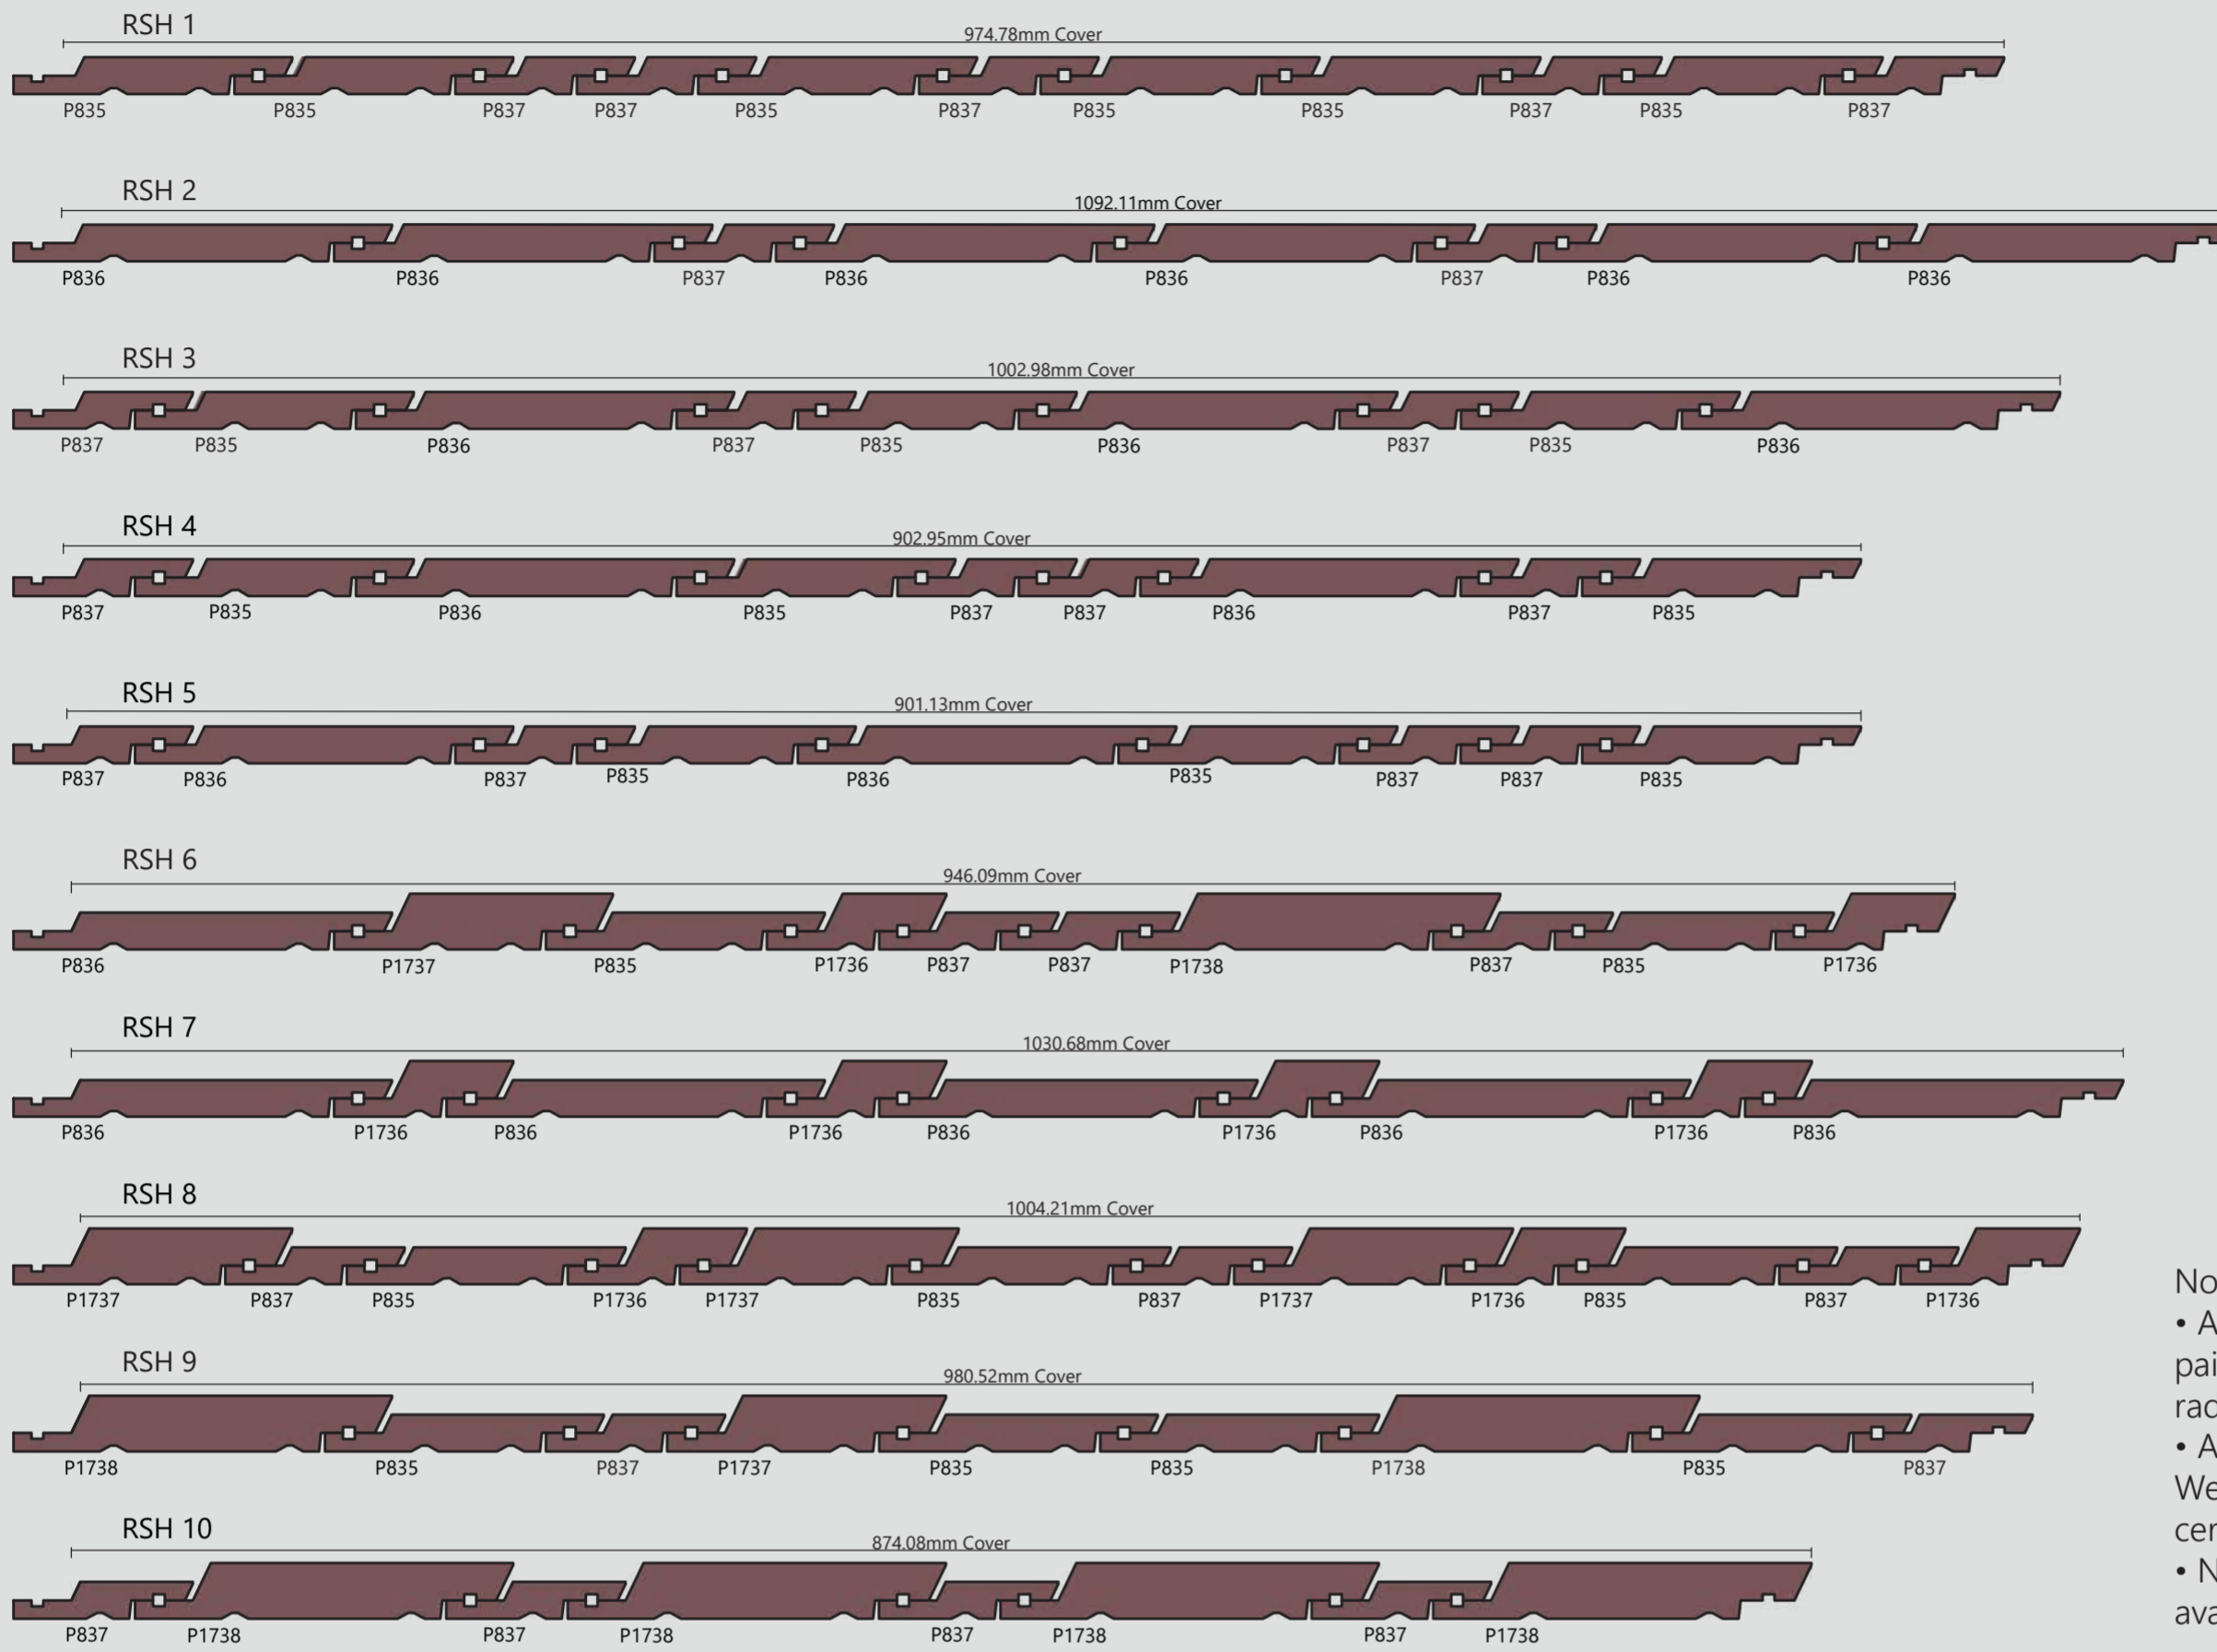

## RANDOM SERIES HORIZONTAL WEATHERBOARDS RSH

6mm Neg Detail

- A ACCOYA®  
19mm, 28mm thick
- C WESTERN RED CEDAR  
18.5mm, 28mm thick

Notes:

- All profiles are available in paint quality finish with a 2mm radius
- Accoya is FSC® certified. Western Red Cedar is PEFC™ certified.
- Not all profiles are stocked but available on order.

## RANDOM SERIES VERTICAL WEATHERBOARDS RSV

6mm Neg Detail

- A ACCOYA®  
19mm, 28mm thick
- C WESTERN RED CEDAR  
18.5mm, 28mm thick

DRAWINGS NOT TO SCALE